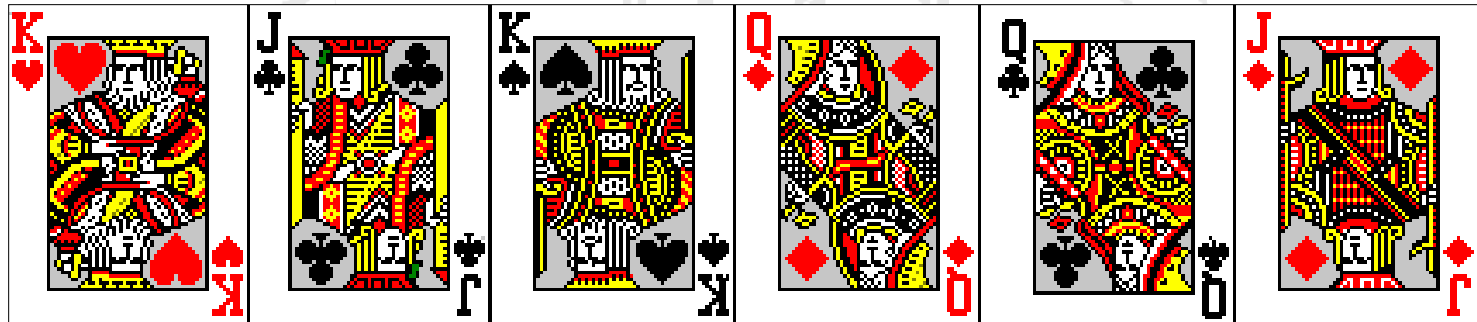

Tankeläsning...

Välj ut ett kort och
koncentrera dig på det.

Men klicka inte på
kortet!

När Du har lagt kortet
på minnet, klicka dig
vidare med musen.